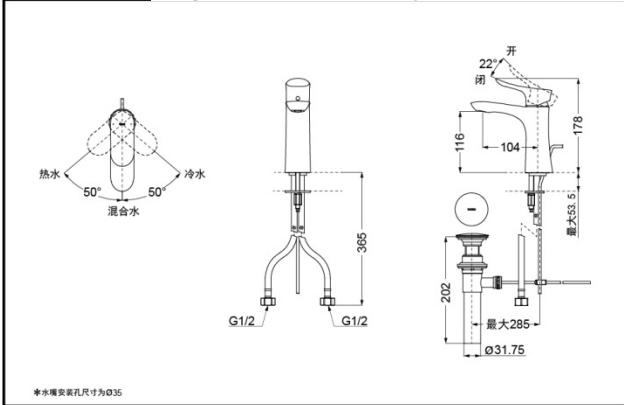

SPECIFICS

Water Inlet Requirement :
0.05MPa(Dynamic
Pressure)~1.0MPa(Static
Pressure)

Water Efficiency : Grade1
Spout : Bubbler equipped

Others

Series : GO

TLG01301B Single-Lever Lavatory Faucet

**TOTO(CHINA) CO.,LTD. All rights reserved.

TLG01303B Single-Lever Lavatory Faucet

**TOTO(CHINA) CO.,LTD. All rights reserved.

TOTO(CHINA) CO.,LTD. www.toto.com.cn