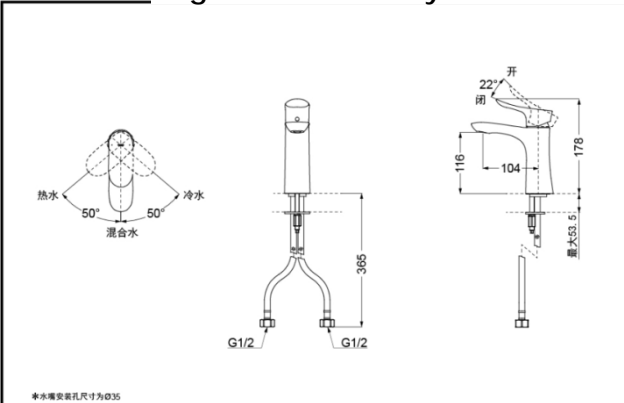

SPECIFICS

Water Inlet Requirement :
0.05MPa(Dynamic
Pressure)~1.0MPa(Static
Pressure)

Water Efficiency : Grade1
Spout : Bubbler equipped

Others

Series : GO

TLG01301B Single-Lever Lavatory Faucet

**TOTO(CHINA) CO.,LTD. All rights reserved.

TLG01303B Single-Lever Lavatory Faucet

**TOTO(CHINA) CO.,LTD. All rights reserved.

TOTO(CHINA) CO.,LTD. www.toto.com.cn